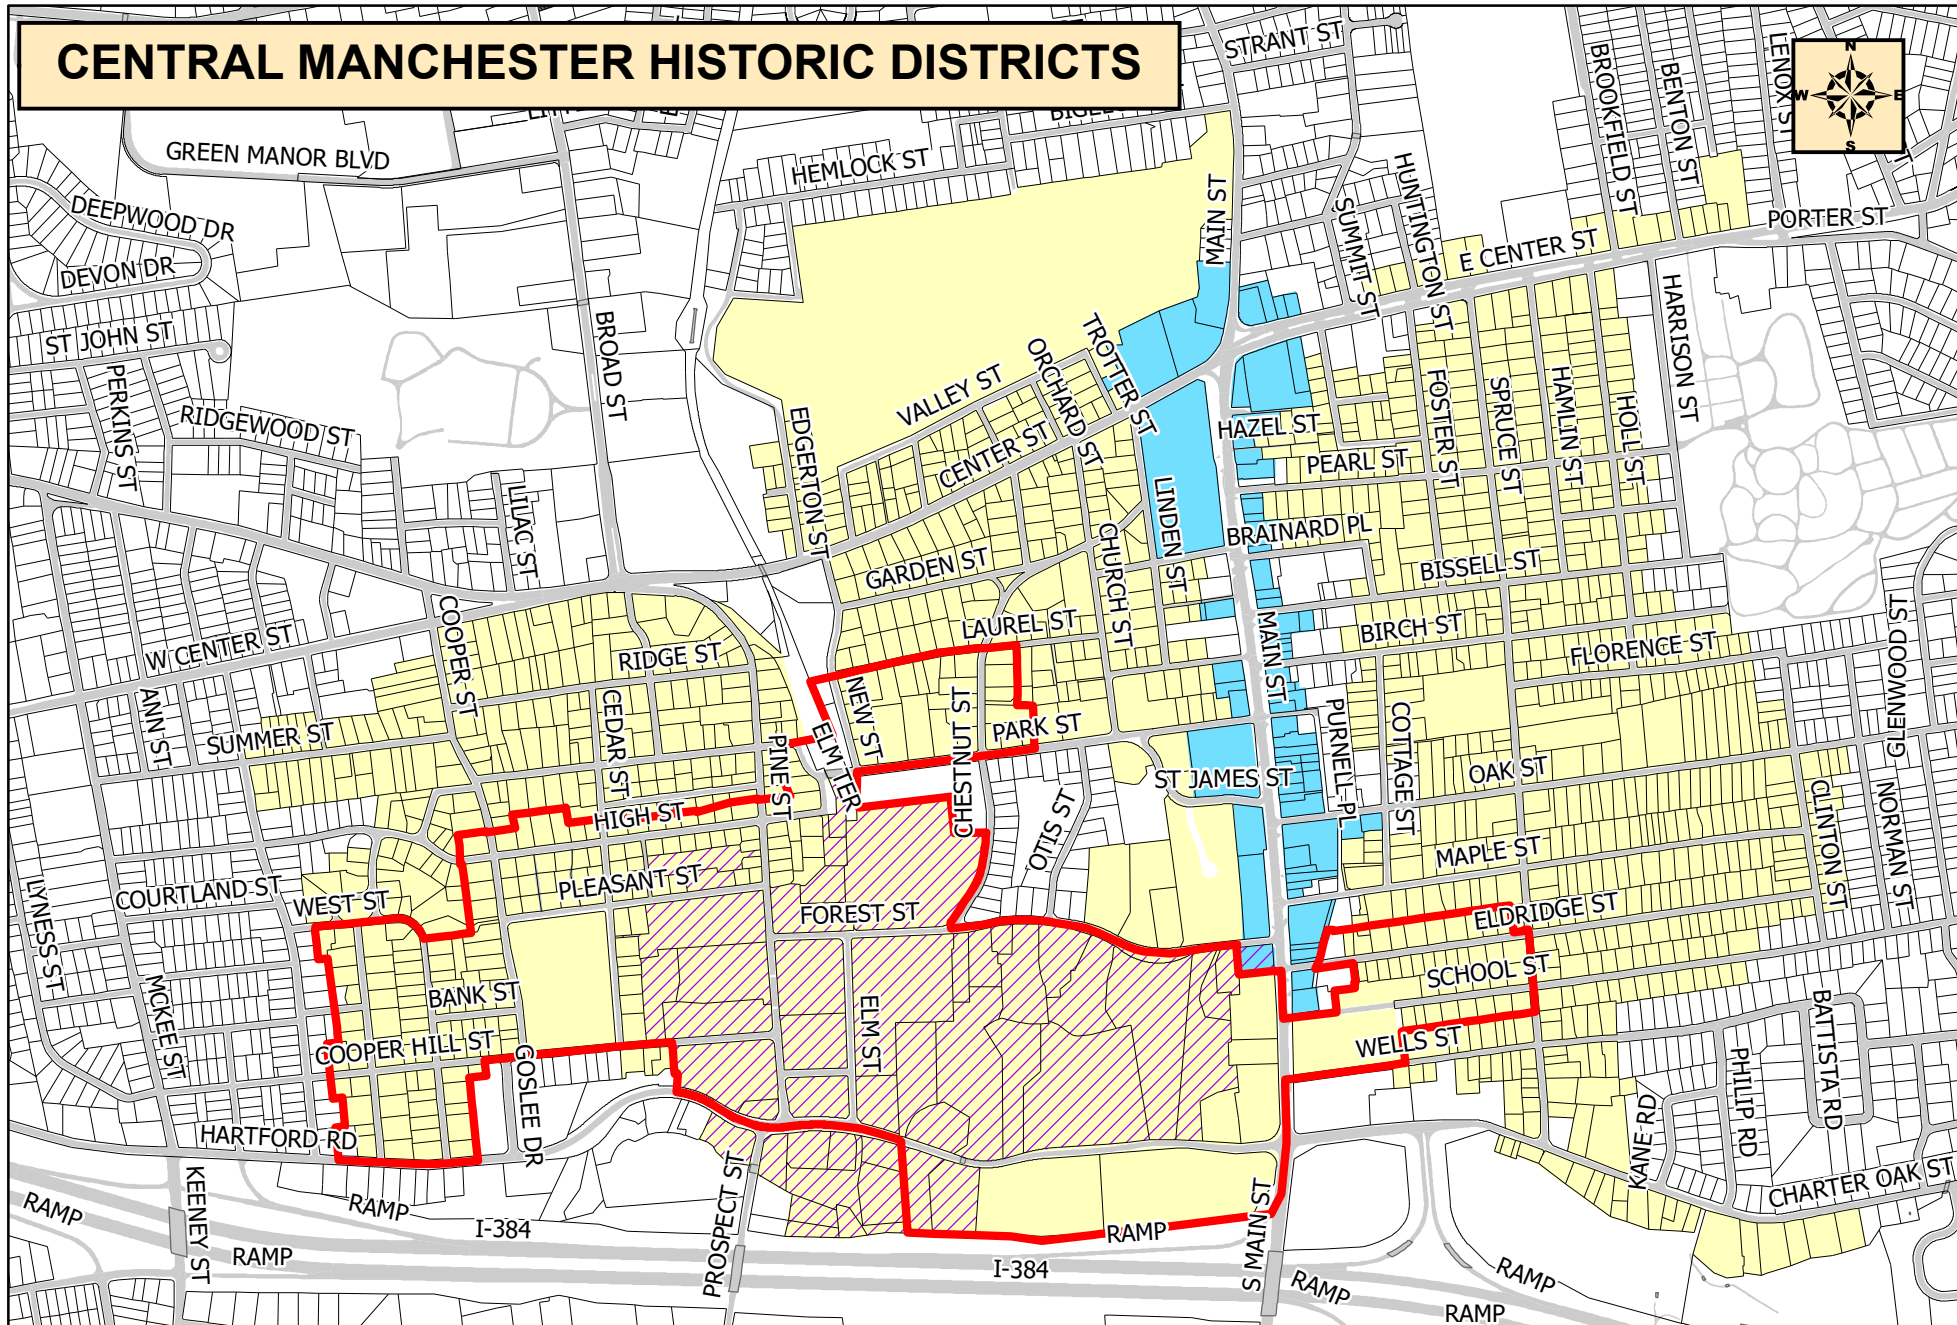

CENTRAL MANCHESTER HISTORIC DISTRICTS

1 inch = 1,000 feet

Town of Manchester, CT
 Planning & Economic Development Department
 October 2022

-  Cheney Brothers National Historic Landmark District
-  Historic Zone
-  Main Street Historic District
-  Manchester Register Historic District