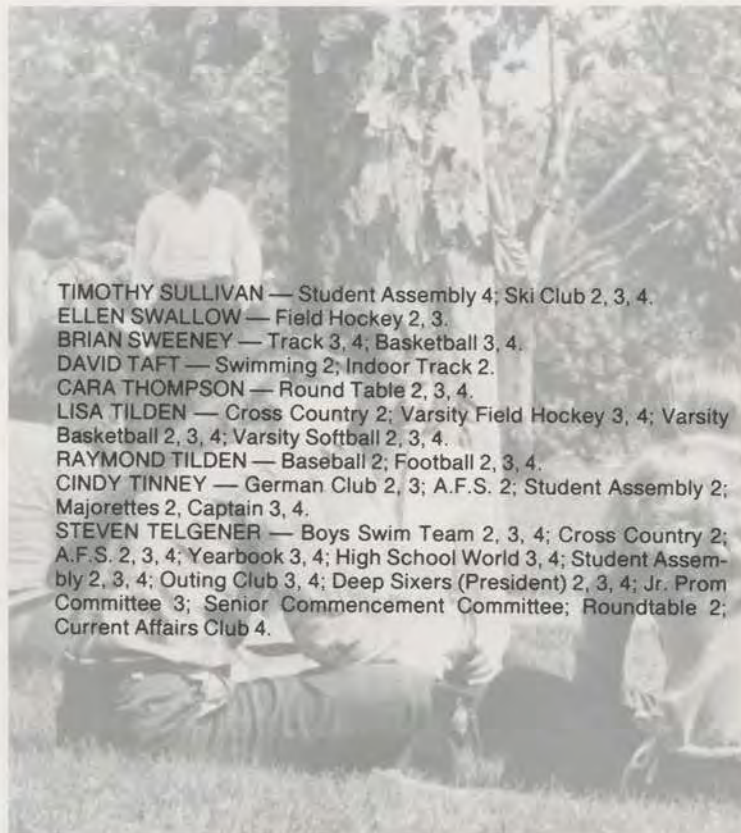

Andre Thivierge

TIMOTHY SULLIVAN — Student Assembly 4; Ski Club 2, 3, 4.
ELLEN SWALLOW — Field Hockey 2, 3.
BRIAN SWEENEY — Track 3, 4; Basketball 3, 4.
DAVID TAFT — Swimming 2; Indoor Track 2.
CARA THOMPSON — Round Table 2, 3, 4.
LISA TILDEN — Cross Country 2; Varsity Field Hockey 3, 4; Varsity Basketball 2, 3, 4; Varsity Softball 2, 3, 4.
RAYMOND TILDEN — Baseball 2; Football 2, 3, 4.
CINDY TINNEY — German Club 2, 3; A.F.S. 2; Student Assembly 2; Majorettes 2, Captain 3, 4.
STEVEN TELGENER — Boys Swim Team 2, 3, 4; Cross Country 2; A.F.S. 2, 3, 4; Yearbook 3, 4; High School World 3, 4; Student Assembly 2, 3, 4; Outing Club 3, 4; Deep Sixers (President) 2, 3, 4; Jr. Prom Committee 3; Senior Commencement Committee; Roundtable 2; Current Affairs Club 4.